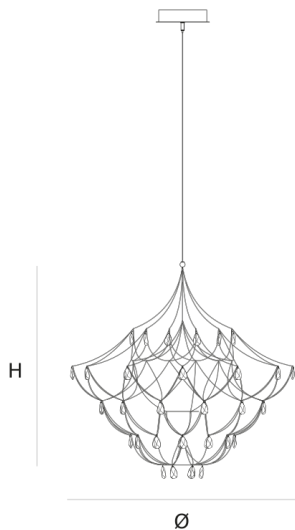

### DIMENSIONS

Ø 200 cm 78.7 inch  
H 200 cm 78.7 inch

### CANOPY

Ø 25 cm 9.8 inch  
H 5 cm 2 inch