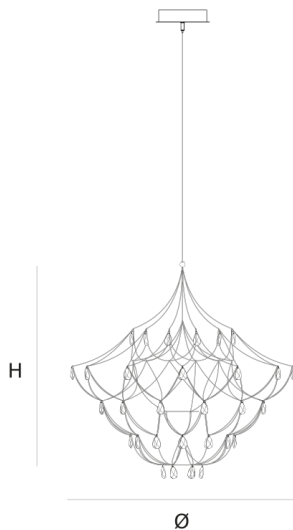

Product data sheet

Date: April 3rd 2025

QUASAR

CRYSTAL GALAXY

SUSPENSION by Jan Pauwels

Like bright stars in the galaxy the crystals are sparkling in this transparent structure.

DIMENSIONS

Ø 180 cm 70.9 inch
H 180 cm 70.9 inch

CANOPY

Ø 25 cm 9.8 inch
H 5 cm 2 inch

CABLELENGTH

Up to 200 cm 78 inch

LIGHTSOURCE

150x led E10, 12V/0.33W,
2600K, 3450 LM

INCLUDED

Yes

 7  201  190x190x200cm

FINISH

Nickel
Brass
Blackbrass

TYPE.NR

 11-8506E
 11-8506-2E
 11-8506-4E

TYPE	Suspension
STANDARD	
OPTIONAL	Downlight led 2700K 12V – 3W. 3000K or 3500K led.
TRANSFORMER/DRIVER	SCPower KVF-12060-TDW
DIMMING	leading and trailing edge
CLASSIFICATION	UL no IP20 yes
ENERGY LABEL	