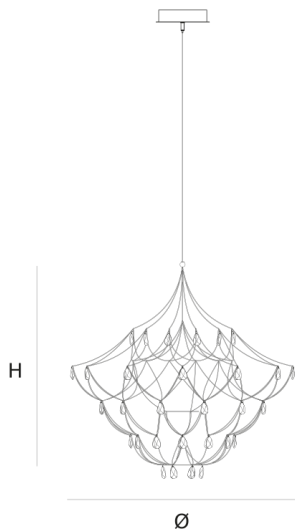

Product data sheet

Date: April 3rd 2025

QUASAR

CRYSTAL GALAXY

SUSPENSION by Jan Pauwels

Like bright stars in the galaxy the crystals are sparkling in this transparent structure.

DIMENSIONS

Ø 160 cm 63 inch
H 160 cm 63 inch

CANOPY

Ø 25 cm 9.8 inch
H 5 cm 2 inch

CABLELENGTH

Up to 200 cm 78 inch

LIGHTSOURCE

144x led E10, 12V/0.33W,
2600K, 3312 LM

INCLUDED

Yes

 6  127  170x170x190cm

FINISH

Nickel
Brass
Blackbrass

TYPE.NR

 11-8505E
 11-8505-2E
 11-8505-4E

| | |
|--------------------|--|
| TYPE | Suspension |
| STANDARD | |
| OPTIONAL | Downlight led 2700K 12V – 3W. 3000K or 3500K led. |
| TRANSFORMER/DRIVER | SCPower KVF-12060-TDW |
| DIMMING | leading and trailing edge |
| CLASSIFICATION | UL no IP20 yes |
| ENERGY LABEL | |