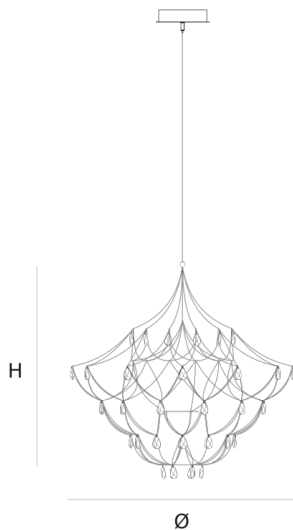

Product data sheet

Date: April 3rd 2025

QUASAR

CRYSTAL GALAXY

SUSPENSION by Jan Pauwels

Like bright stars in the galaxy the crystals are sparkling in this transparent structure.

DIMENSIONS

Ø 140 cm 55.1 inch
H 140 cm 55.1 inch

CANOPY

Ø 25 cm 9.8 inch
H 5 cm 2 inch

CABLELENGTH

Up to 200 cm 78 inch

LIGHTSOURCE

126x led E10, 12V/0.33W,
2600K, 2898 LM

INCLUDED

Yes

 5  123  150x150x170cm

FINISH

Nickel 
Brass 
Blackbrass 

TYPE.NR

11-8504E
11-8504-2E
11-8504-4E

TYPE	Suspension
STANDARD	
OPTIONAL	Downlight led 2700K 12V – 3W. 3000K or 3500K led.
TRANSFORMER/DRIVER	SCPower KVF-12060-TDW
DIMMING	leading and trailing edge
CLASSIFICATION	UL no IP20 yes
ENERGY LABEL	