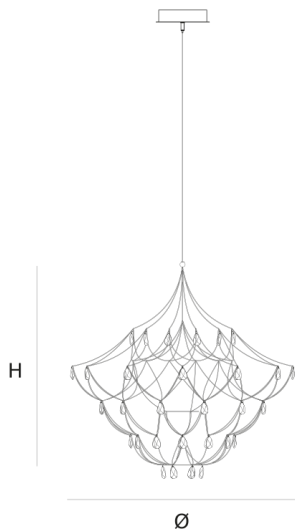

Product data sheet

Date: April 3rd 2025

QUASAR

CRYSTAL GALAXY

SUSPENSION by Jan Pauwels

Like bright stars in the galaxy the crystals are sparkling in this transparent structure.

DIMENSIONS

Ø 100 cm 39.4 inch
H 100 cm 39.4 inch

CANOPY

Ø 25 cm 9.8 inch
H 5 cm 2 inch

CABLELENGTH

Up to 200 cm 78 inch

LIGHTSOURCE

75x led E10, 12V/0.33W,
2600K, 1725 LM

INCLUDED

Yes

FINISH

Nickel
Brass
Blackbrass

TYPE.NR

11-8502E
11-8502-2E
11-8502-4E

TYPE	Suspension
STANDARD	
OPTIONAL	Downlight led 2700K 12V – 3W. 3000K or 3500K led.
TRANSFORMER/DRIVER	SCPower KVF-12030-TDW
DIMMING	leading and trailing edge
CLASSIFICATION	UL no IP20 yes
ENERGY LABEL	