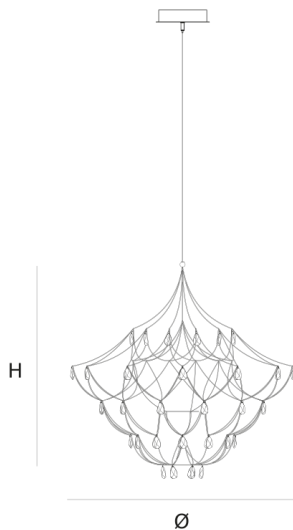

### DIMENSIONS

Ø 60 cm 23.6 inch  
H 60 cm 23.6 inch

### CANOPY

Ø 25 cm 9.8 inch  
H 5 cm 2 inch