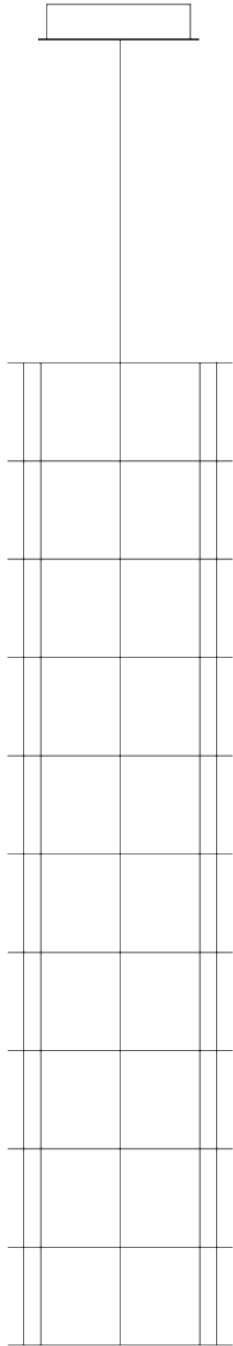

Product data sheet

Date: March 31st 2025

QUASAR

TUBE SUSPENSION by Jan

Pauwels

This slim tunnel of light gives a luxurious feeling and will suit every interior.

DIMENSIONS

Ø 32.3 cm 12.6 inch
H 150 cm 59.1 inch

CANOPY

Ø 25 cm 7.9 inch
H 7.5 cm 3 inch

CABLELENGTH

Up to 200 cm 78 inch

LIGHTSOURCE

66x led, 12V/0.6W, 2800K,
1980 LM, CRI>95

INCLUDED

Yes

FINISH

Nickel  11-9405-1
Brass  11-9405-2
Blackbrass  11-9405-4

TYPE.NF

TYPE

Suspension

STANDARD

OPTIONAL

2400K.