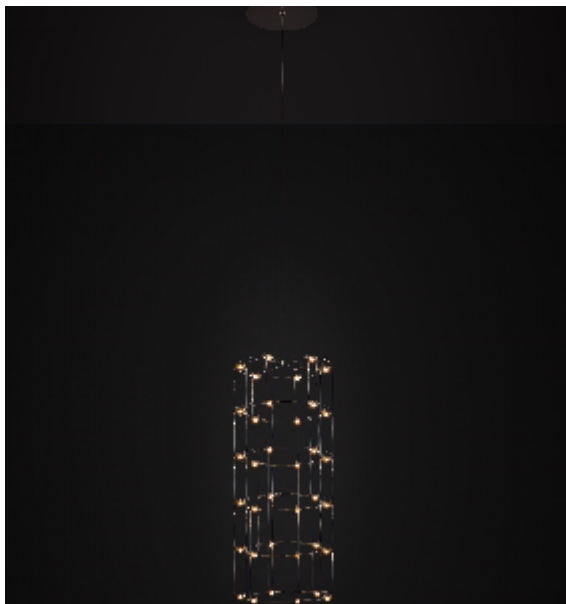

Product data sheet

Date: March 31st 2025

QUASAR

TUBE SUSPENSION by Jan

Pauwels

This slim tunnel of light gives a luxurious feeling and will suit every interior.

DIMENSIONS

Ø 32.3 cm 12.6 inch
H 150 cm 59.1 inch

CANOPY

Ø 25 cm 7.9 inch
H 7.5 cm 3 inch

CABLELENGTH

Up to 200 cm 78 inch

LIGHTSOURCE

66x led, 12V/0.6W, 2800K,
1980 LM, CRI>95

INCLUDED

Yes

FINISH

Nickel  11-9405-1
Brass  11-9405-2
Blackbrass  11-9405-4

TYPE.NF

TYPE

Suspension

STANDARD

OPTIONAL

2400K.