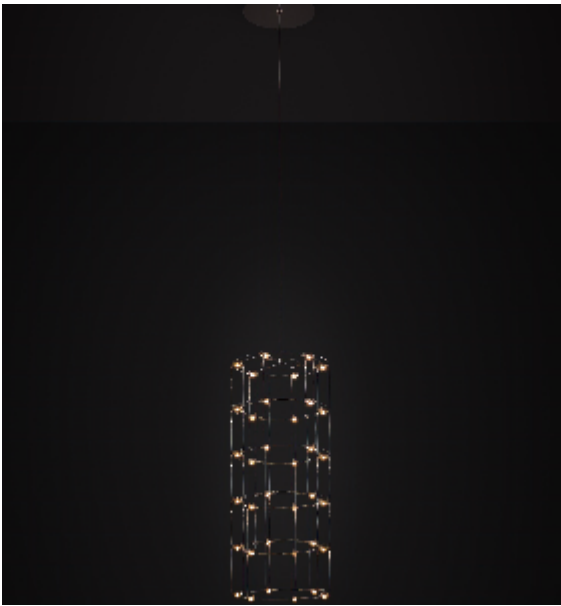

## TUBE SUSPENSION by Jan

Pauwels

This slim tunnel of light gives a luxurious feeling and will suit every interior.

### DIMENSIONS

Ø 32.1 cm 12.6 inch  
H 45 cm 17.7 inch

### CANOPY

Ø 25 cm 7.9 inch  
H 7.5 cm 3 inch