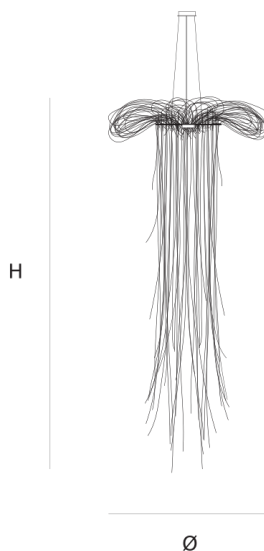

## ABOUT PELAGIA SUSPENSION

by Ralph Frickel

Inspired by the sea. Handcrafted with hundreds of meters of wire rope, this giant pendant is inspired by the luminescent jellyfish Pelagia Noctiluca. The smallest is made of 3mm wire rope, the middle version with 4mm and the largest with 5mm wire rope.

### DIMENSIONS

Ø 180 cm 70.9 inch  
H 700 cm 275.6 inch

### CANOPY

Ø 25 cm 9.8 inch  
H 5.5 cm 2.2 inch