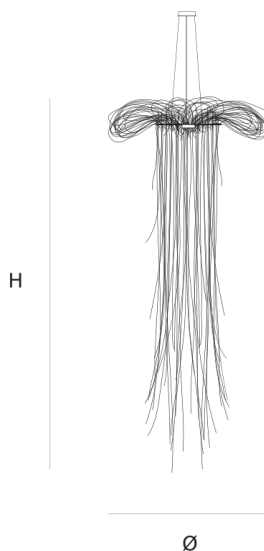

Product data sheet

Date: May 26th 2022

ABOUT PELAGIA SUSPENSION

by Ralph Frickel

Inspired by the sea. Handcrafted with hundreds of meters of wire rope, this giant pendant is inspired by the luminescent jellyfish Pelagia Noctiluca. The smallest is made of 3mm wire rope, the middle version with 4mm and the largest with 5mm wire rope.

DIMENSIONS

Ø 110 cm 43.3 inch
H 500 cm 196.9 inch

CANOPY

Ø 25 cm 9.8 inch
H 5.5 cm 2.2 inch

CABLELENGTH

Up to 300 cm 118 inch

LIGHTSOURCE

3 x led, GU10, 6W,
1650LM, 2700k

FINISH TYPE.NR

Steelwire ●

INCLUDED

Yes

20 85 90X90X110cm

TYPE	suspension
STANDARD	The fixture is supplied with a dimmable led lamp. Cover plate chrome.
OPTIONAL	RGB version with remote control.
TRANSFORMER/DRIVER	n/a
DIMMING	led dimmer
CLASSIFICATION	UL no IP20 yes