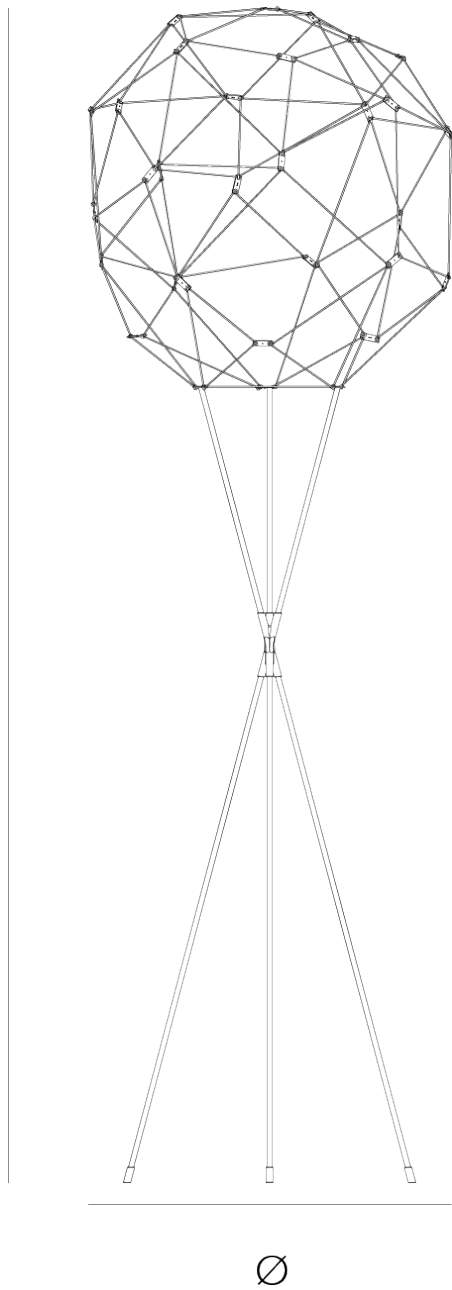

## FLOORLAMP by Jan Pauwels

As an extension of the Cosmos Globe series. A very subtle frame is carrying the light sculpture without affecting its unique appearance. Perfect in an open space, in front of a wall or in a corner.

DIMENSIONS

Ø 60 cm 23.6 inch  
 H 180 cm 70.9 inch

CANOPY

CABLELENGTH

Up to 0 cm 0 inch

LIGHTSOURCE

30x led, 12V/0.6W, 2800K,  
 900 LM, CRI >90

INCLUDED