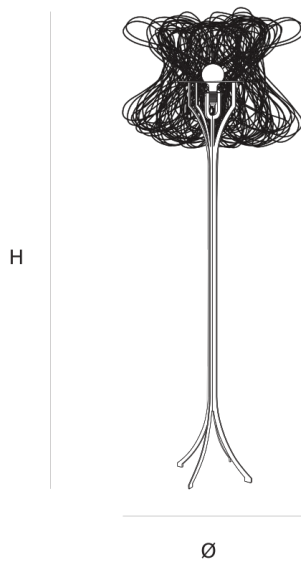

Product data sheet

Date: May 26th 2022

ABOUT CLOCHE FLOORLAMP

by Ralph Frickel

Chic like a lady's hat. A tribute to the French Haute Couture of the early twentieth century, and a nod to the classic lampshades of the 1920s.

Available as suspension, wall, floor and table lamp. The structure of the floor and table lamp is powder coated metallic grey

DIMENSIONS

Ø 60 cm 23.6 inch
H 190 cm 74.8 inch

LIGHTSOURCE

E27 led, 8W, 620LM,
2200K

FINISH

Steelwire

TYPE.NR

CANOPY

CABLELENGTH

Up to 0 cm 0 inch

INCLUDED

Yes

 20  35  55x55x200cm

TYPE	Floorlamp
STANDARD	The fixture is supplied with a dimmable led lamp. The power cable is with a light grey textile cover. The floor and table lamp are with cord dimmer
OPTIONAL	
TRANSFORMER/DRIVER	n/a
DIMMING	led dimmer