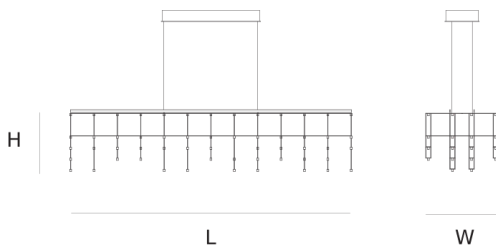

DIMENSIONS

L 150 cm 59.1 inch
H 30.5 cm 12 inch
W 40 cm 15.7 inch

LIGHTSOURCE

135x led E10, 12V/0.33W,
2600K, 3105 LM

FINISH

Nickel  11-8348-1E
Brass  11-8348-2E
Blackbrass  11-8348-4E

TYPE.NR

CANOPY

L 60 cm 23.6 inch
H 10 cm 3.9 inch
W 15 cm 5.9 inch

INCLUDED

Yes

CABLELENGTH

Up to 200 cm 78 inch

TYPE	Suspension
STANDARD	
OPTIONAL	3000K or 3500K led.
TRANSFORMER/DRIVER	SCPower KVF-12060-TDW
DIMMING	leading and trailing edge
CLASSIFICATION	UL no IP20 yes
ENERGY LABEL	