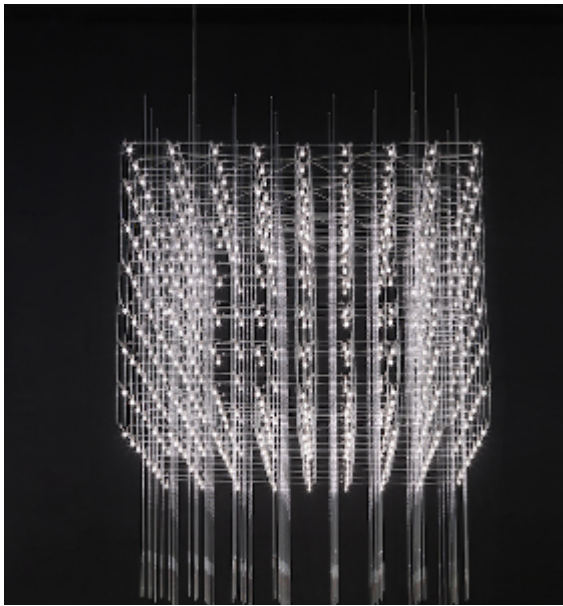

Product data sheet

Date: February 22nd 2025

QUASAR

UNIVERSE SQUARE WITH GLASS SUSPENSION by Jan

Pauwels

By adding vertical glass tubes, the Universe Square looks immense by showing myriads of shiny reflecting lights (see model Cosmos Square 100 for the version with led circuit boards)

DIMENSIONS

L 104 cm 40.9 inch
H 85 cm 33.5 inch
W 104 cm 40.9 inch

CANOPY

L 59.5 cm 23.4 inch
H 10 cm 3.9 inch
W 37.5 cm 14.8 inch

CABLELENGTH

Up to 200 cm 78 inch

LIGHTSOURCE

548x led E10, 12V/0.33W,
2600K, 12604 LM

INCLUDED

Yes

9	45	126x112x110cm
24	25	36x36x85cm

FINISH

Nickel  11-8370-12
Brass  11-8370-12-2
Blackbrass  11-8370-12-4

TYPE.NR

TYPE	Suspension
STANDARD	
OPTIONAL	3000K or 3500K led. No glassbars.
TRANSFORMER/DRIVER	SCPpower KVF-12200-TDW
DIMMING	leading and trailing edge
CLASSIFICATION	UL no IP20 yes
ENERGY LABEL	