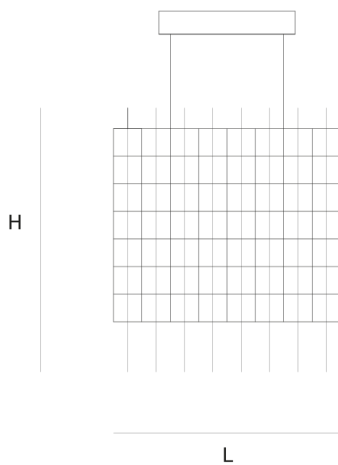

Product data sheet

Date: February 22nd 2025

QUASAR

UNIVERSE SQUARE WITH GLASS SUSPENSION by Jan

Pauwels

By adding vertical glass tubes, the Universe Square looks immense by showing myriads of shiny reflecting lights (see model Cosmos Square 100 for the version with led circuit boards)

DIMENSIONS

L 104 cm 40.9 inch
H 85 cm 33.5 inch
W 104 cm 40.9 inch

CANOPY

L 59.5 cm 23.4 inch
H 10 cm 3.9 inch
W 37.5 cm 14.8 inch

CABLELENGTH

Up to 200 cm 78 inch

LIGHTSOURCE

548x led E10, 12V/0.33W,
2600K, 12604 LM

INCLUDED

Yes

9	45	126x112x110cm
24	25	36x36x85cm

FINISH

Nickel  11-8370-12
Brass  11-8370-12-2
Blackbrass  11-8370-12-4

TYPE.NR

TYPE	Suspension
STANDARD	
OPTIONAL	3000K or 3500K led. No glassbars.
TRANSFORMER/DRIVER	SCPpower KVF-12200-TDW
DIMMING	leading and trailing edge
CLASSIFICATION	UL no IP20 yes
ENERGY LABEL	