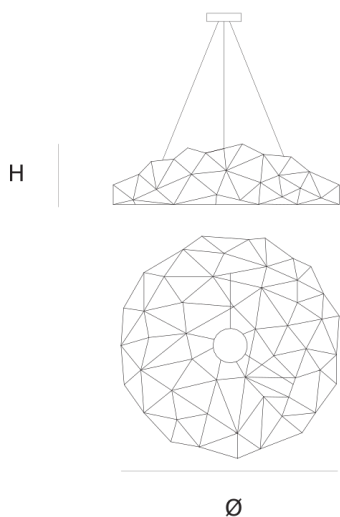

### DIMENSIONS

Ø 200 cm 78.7 inch  
H 35 cm 13.8 inch

### CANOPY

Ø 20 cm 7.9 inch  
H 7.5 cm 3 inch