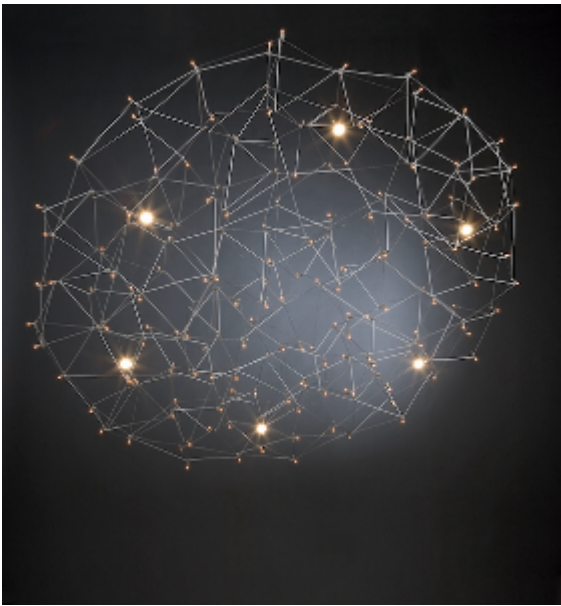

Product data sheet

Date: February 22nd 2025

QUASAR

UNIVERSE DISC

SUSPENSION by Jan Pauwels

The round version of the Universe is available in various sizes and finishes. Every Universe is handmade, the E10 lamps are placed randomly, making every model unique. (see model Cosmos Disc for the version with led circuit boards)

DIMENSIONS

Ø 120 cm 47.2 inch
H 35 cm 13.8 inch

CANOPY

Ø 20 cm 7.9 inch
H 6 cm 2.4 inch

CABLELENGTH

Up to 200 cm 78 inch

LIGHTSOURCE

65x led E10, 12V/0.33W,
2600K, 1495 LM

INCLUDED

Yes

FINISH

Nickel  11-8347-1E
Brass  11-8347-2E
Blackbrass  11-8347-4E

TYPE.NR

TYPE	Suspension
STANDARD	
OPTIONAL	3000K or 3500K led.
TRANSFORMER/DRIVER	SCPower KVF-12030-TDW
DIMMING	leading and trailing edge
CLASSIFICATION	UL no IP20 yes
ENERGY LABEL	