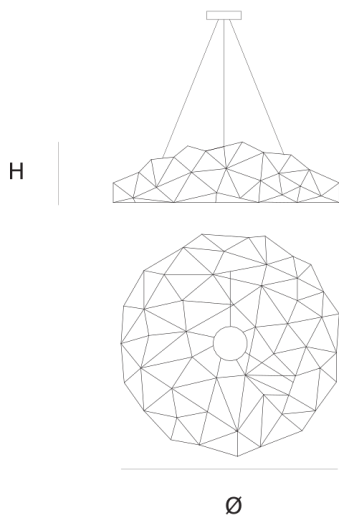

Product data sheet

Date: February 22nd 2025

QUASAR

UNIVERSE DISC

SUSPENSION by Jan Pauwels

The round version of the Universe is available in various sizes and finishes. Every Universe is handmade, the E10 lamps are placed randomly, making every model unique. (see model Cosmos Disc for the version with led circuit boards)

DIMENSIONS

Ø 120 cm 47.2 inch
H 35 cm 13.8 inch

CANOPY

Ø 20 cm 7.9 inch
H 6 cm 2.4 inch

CABLELENGTH

Up to 200 cm 78 inch

LIGHTSOURCE

65x led E10, 12V/0.33W,
2600K, 1495 LM