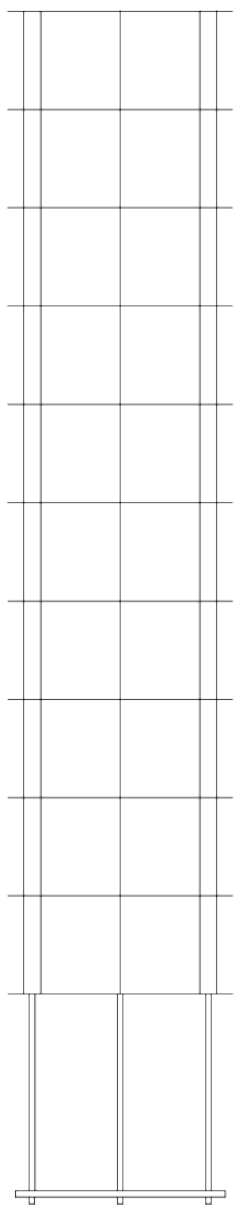

Product data sheet

Date: March 12th 2025

QUASAR

TUBE FLOORLAMP by Jan Pauwels

This slim tunnel of light gives a luxurious feeling and will suit every interior.

DIMENSIONS
 Ø 32.1 cm 12.6 inch
 H 180 cm 70.9 inch

LIGHTSOURCE
 66x led, 12V/0.6W, 2800K,
 1980 LM, CRI>95

FINISH **TYPE.NF**
 Nickel  11-9402-1
 Brass  11-9402-2
 Blackbrass  11-9402-4

CANOPY

INCLUDED

Yes

CABLELENGTH
 Up to 0 cm 0 inch

TYPE

Floorlamp

STANDARD

The frame is completely matt black. Push dimmer included. Nickel, natural brass or blackened natural brass. Brass will turn darker in time and can show stains.

OPTIONAL

Remote control for dimmer.