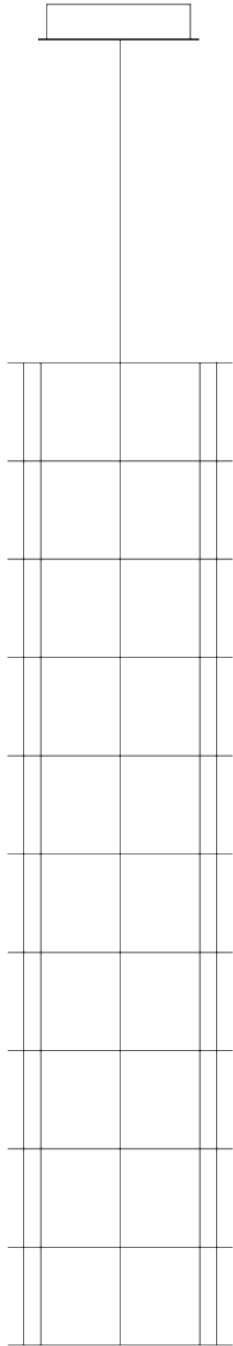

Product data sheet

Date: February 22nd 2025

QUASAR

TUBE SUSPENSION by Jan

Pauwels

This slim tunnel of light gives a luxurious feeling and will suit every interior.

DIMENSIONS

Ø 32.3 cm 12.6 inch
H 150 cm 59.1 inch

CANOPY

Ø 25 cm 7.9 inch
H 7.5 cm 3 inch

CABLELENGTH

Up to 200 cm 78 inch

LIGHTSOURCE

66x led, 12V/0.6W, 2800K,
1980 LM, CRI>95

INCLUDED

Yes

FINISH

Nickel  11-9405-1
Brass  11-9405-2
Blackbrass  11-9405-4

TYPE.NF

TYPE	Suspension
STANDARD	
OPTIONAL	2400K.

TRANSFORMER/DRIVER	SCPower KVF-12060-TDW
DIMMING	leading and trailing edge
CLASSIFICATION	UL no IP20 yes
ENERGY LABEL	
YEAR OF DESIGN	2024