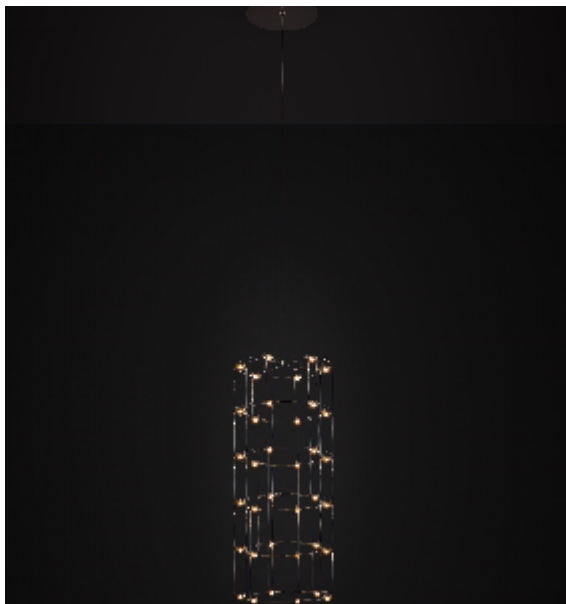

Product data sheet

Date: February 22nd 2025

QUASAR

TUBE SUSPENSION by Jan

Pauwels

This slim tunnel of light gives a luxurious feeling and will suit every interior.

DIMENSIONS

Ø 32.3 cm 12.6 inch
H 150 cm 59.1 inch

CANOPY

Ø 25 cm 7.9 inch
H 7.5 cm 3 inch

CABLELENGTH

Up to 200 cm 78 inch

LIGHTSOURCE

66x led, 12V/0.6W, 2800K,
1980 LM, CRI>95

INCLUDED

Yes

FINISH

Nickel  11-9405-1
Brass  11-9405-2
Blackbrass  11-9405-4

TYPE.NF

TYPE	Suspension
STANDARD	
OPTIONAL	2400K.

TRANSFORMER/DRIVER	SCPower KVF-12060-TDW
DIMMING	leading and trailing edge
CLASSIFICATION	UL no IP20 yes
ENERGY LABEL	
YEAR OF DESIGN	2024