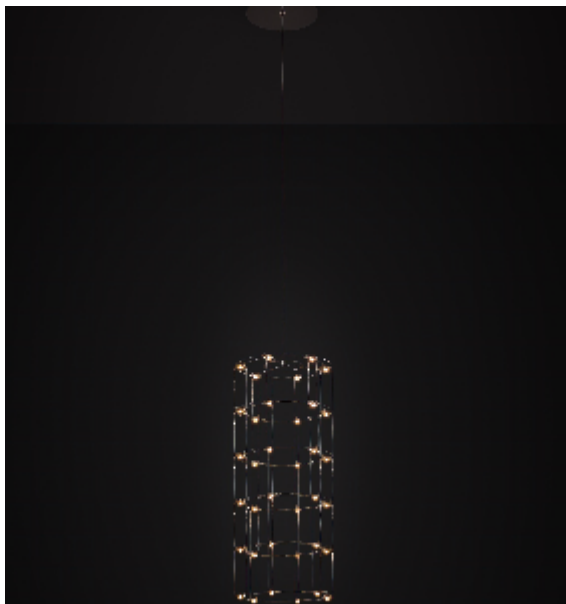

Product data sheet

Date: February 22nd 2025

QUASAR

TUBE SUSPENSION by Jan

Pauwels

This slim tunnel of light gives a luxurious feeling and will suit every interior.

DIMENSIONS

Ø 32.2 cm 12.6 inch
 H 75 cm 29.5 inch

CANOPY

Ø 25 cm 7.9 inch
 H 7.5 cm 3 inch

CABLELENGTH

Up to 200 cm 78 inch

LIGHTSOURCE

36x led, 12V/0.6W, 2800K,
 1080 LM, CRI>95

INCLUDED

Yes

FINISH

Nickel  11-9406-1
 Brass  11-9406-2
 Blackbrass  11-9406-4

TYPE.NF

H

TYPE	Suspension
STANDARD	
OPTIONAL	2400K.
TRANSFORMER/DRIVER	SCPower KVF-12030-TDW
DIMMING	leading and trailing edge
CLASSIFICATION	UL no IP20 yes
ENERGY LABEL	
YEAR OF DESIGN	2024