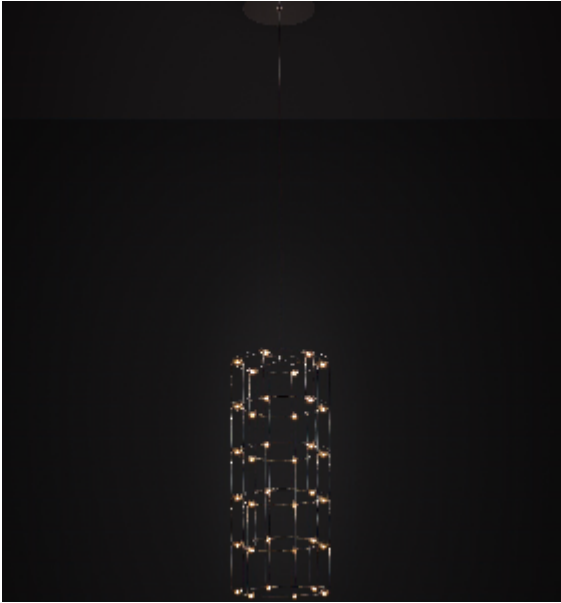

Product data sheet

Date: February 22nd 2025

QUASAR

TUBE SUSPENSION by Jan

Pauwels

This slim tunnel of light gives a luxurious feeling and will suit every interior.

DIMENSIONS

Ø 32.1 cm 12.6 inch
H 45 cm 17.7 inch

CANOPY

Ø 25 cm 7.9 inch
H 7.5 cm 3 inch

CABLELENGTH

Up to 200 cm 78 inch

LIGHTSOURCE

24x led, 12V/0.6W,
2800K, 720 LM, CRI>95

INCLUDED

Yes

FINISH

Nickel  11-9407-1
Brass  119407-2
Blackbrass  11-9407-4

TYPE.NR

H

TYPE

Suspension

STANDARD

OPTIONAL	2400K.
TRANSFORMER/DRIVER	SCPower KVF-12030-TDW
DIMMING	leading and trailing edge
CLASSIFICATION	UL no IP20 yes
ENERGY LABEL	
YEAR OF DESIGN	2024