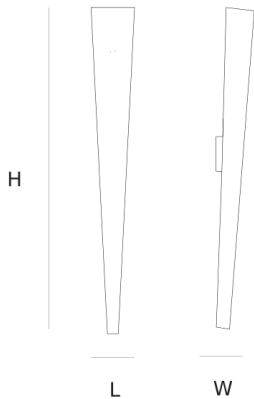

DIMENSIONS

L 20 cm 7.9 inch
H 150 cm 59.1 inch

LIGHTSOURCE

2x E27 70W*

FINISH

Aluminium
polished

TYPE.NR

14-1480

CANOPY

INCLUDED

No

CABLELENGTH

Up to 0 cm 0 inch

12 12.5 30x30x170cm

TYPE	Wall-lamp
STANDARD	The fixture is supplied without a lamp.
OPTIONAL	
TRANSFORMER/DRIVER	n/a
DIMMING	depending the lightbulb
CLASSIFICATION	UL no IP20 yes
ENERGY LABEL	n/a