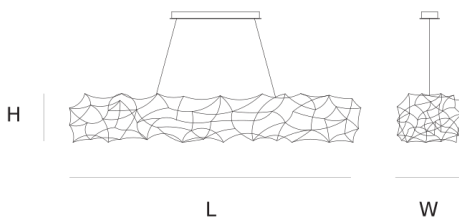

Product data sheet

Date: February 22nd 2025

QUASAR

TESS SUSPENSION by Jan Pauwels

The floating curved satellite is both elegant and organized. LED circuit boards and tiny metal rods are giving this lamp its structure and shape. 2/3 of the lights goes down and 1/3 goes up.

DIMENSIONS

L 180 cm 70.9 inch
H 30 cm 11.8 inch
W 40 cm 15.7 inch

CANOPY

L 54 cm 21.3 inch
H 4.5 cm 1.8 inch
W 10 cm 3.9 inch

CABLELENGTH

Up to 200 cm 78 inch

LIGHTSOURCE

46x led, 12V/0.6W,
2800K, 1380 LM, CRI>95

INCLUDED

Yes

2	5	200x65x50cm
2.5	3	60x30x25cm

FINISH

Nickel  11-9311
Brass  11-9311-2
Blackbrass  11-9311-4

TYPE.NR

TYPE	Suspension
STANDARD	Black canopy with cover plate in matching colour of the fixture. Leading and trailing edge dimmable. Nickel, natural brass, blackened natural brass. Brass will turn darker in time and can show stains.
OPTIONAL	
TRANSFORMER/DRIVER	SCPpower KVF-12030-TDW
DIMMING	leading and trailing edge
CLASSIFICATION	UL no IP20 yes