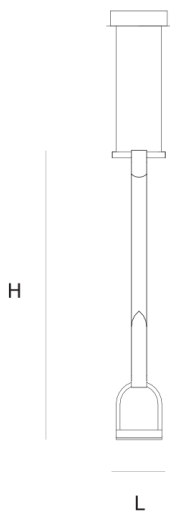

Product data sheet

Date: February 22nd 2025

QUASAR

STIRRUP SUSPENSION by

Studio Sybille

The designer was inspired by studfarms & horses. The LED lightsource has been integrated into an abstract Stirrup made of leather and aluminium

DIMENSIONS

L 12 cm 4.7 inch
H 75 cm 29.5 inch

LIGHTSOURCE

1x led, 7W, 2700K, 500
LM

FINISH

Black ● 14-3100
Brown ● 14-3101

TYPE.NR

CANOPY

Ø 17 cm 6.7 inch
H 5 cm 2 inch

INCLUDED

Yes

CABLELENGTH

Up to 200 cm 78 inch

TYPE	Suspension
STANDARD	Black canopy with chrome cover plate.
OPTIONAL	
TRANSFORMER/DRIVER	Minidim 1-12VA, 350/700mA
DIMMING	trailing edge
CLASSIFICATION	UL no IP20 yes
ENERGY LABEL	led integrated A / A+ / A++