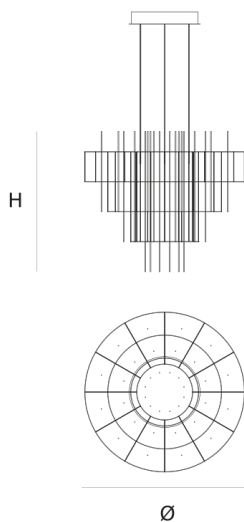

Product data sheet

Date: February 22nd 2025

QUASAR

SPY SUSPENSION by Jan Pauwels

The luxurious atmosphere of the past in a new configuration. Symmetrical circles in a conical shape. The circuit boards have leds on both sides. 2/3 of the light goes down and 1/3 goes up.

DIMENSIONS

Ø 80 cm 31.5 inch
H 72.5 cm 28.5 inch

CANOPY

Ø 35.5 cm 13.9 inch
H 6.5 cm 2.6 inch

CABLELENGTH

Up to 200 cm 78 inch

LIGHTSOURCE

108x led, 12V/0.6W,
2800K, 3240 LM, CRI>95

INCLUDED

Yes

FINISH

Nickel  11-9303
Brass  11-9303-2
Blackbrass  11-9303-4

TYPE.NR

TYPE	Suspension
STANDARD	Black canopy with cover plate in matching colour of the fixture. Leading and trailing edge dimmable. Nickel, natural brass, blackened natural brass. Brass will turn darker in time and can show stains.
OPTIONAL	2400K.
TRANSFORMER/DRIVER	SCPpower KVF-12100-TDW
DIMMING	leading and trailing edge
CLASSIFICATION	UL no IP20 yes