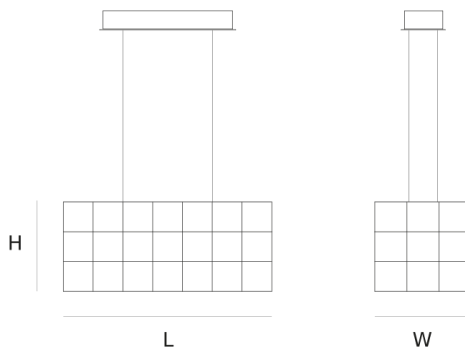

Product data sheet

Date: January 22nd 2022

ABOUT UNIVERSE SQUARE

TRIPLE SUSPENSION by Jan

Pauwels

Universe Square is structured but still harmonious. Modular placed E10 light bulbs and tiny metal rods are the only two basic elements of this light fixture. They give the fixture its structure and shape. (see model Cosmos Square for the version with led circuit boards)

DIMENSIONS

L 87.5 cm 34.4 inch
H 37.5 cm 14.8 inch
W 39.5 cm 15.6 inch

LIGHTSOURCE

128 x led, E10, 12V/0,33W,
2600K, 2944LM

FINISH

Nickel
Brass
Copper
Blackbrass

TYPE.NR

CANOPY

L 60 cm 23.6 inch
H 6 cm 2.4 inch
W 20 cm 7.9 inch

INCLUDED

Yes

4.5 15 97x49x51cm

CABLELENGTH

Up to 200 cm 78 inch

TYPE	suspension
STANDARD	
OPTIONAL	3000K or 3500K led.
TRANSFORMER/DRIVER	SCPower KVF-12060-TDW
DIMMING	leading and trailing edge
CLASSIFICATION	UL no IP20 yes