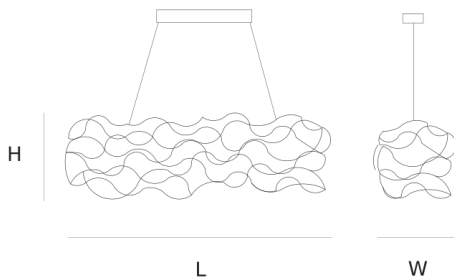

## SIRIO SUSPENSION by Jan

Pauwels

LED circuit boards and tiny curled metal rods are the only two basic elements of this light fixture. They give the lamp its structure and shape. The circuit boards have leds on both sides. 2/3 of the light goes down and 1/3 goes up.

### DIMENSIONS

L 125 cm 49.2 inch  
H 40 cm 15.7 inch  
W 40 cm 15.7 inch

### CANOPY

L 54 cm 21.3 inch  
H 4.5 cm 1.8 inch  
W 10 cm 3.9 inch