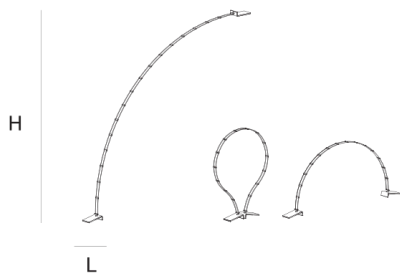

Product data sheet

Date: March 12th 2025

QUASAR

RAVEN TABLELAMP by Jan

Pauwels

A rollercoaster of light, create your favourite ride. The fixture is flexible and has magnets on both ends. Place it on the 2 black painted bases or stick it on a steel underground. The fixture is supplied with a 220V USB plug. If you prefer to use Raven on places without electricity you can use any type of powerbank.

DIMENSIONS

L 3 cm 1.2 inch
H 175 cm 68.9 inch

LIGHTSOURCE

16x led, 5V/0.4W, 2800K,
320 LM

FINISH

Nickel

TYPE.NR

14-3200

CANOPY

CABLELENGTH

Up to 0 cm 0 inch

INCLUDED

Yes

32x32x5cm

TYPE	Tablelamp
STANDARD	The fixture is supplied with 2 black painted bases, black USB cable and a 220V USB plug.
OPTIONAL	
TRANSFORMER/DRIVER	n/a
DIMMING	n/a
CLASSIFICATION	UL no IP20 yes
ENERGY LABEL	