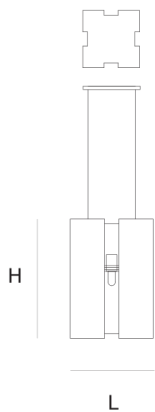

Product data sheet

Date: March 21st 2025

QUASAR

QUARTET SUSPENSION

by Jan des Bouvrie

Robust but elegant square shaped suspension, floor and table lamp. The shade is available in 3 finishes.

DIMENSIONS

L 25 cm 9.8 inch
H 50 cm 19.7 inch
W 25 cm 9.8 inch

CANOPY

L 24 cm 9.4 inch
H 3 cm 1.2 inch
W 24 cm 9.4 inch

CABLELENGTH

Up to 200 cm 78 inch

LIGHTSOURCE

x E27 70W*

INCLUDED

No

FINISH

Black
White
Stainless steel
polished

TYPE.NR

11-450-1Z
11-450-1W
11-450

TYPE	Suspension
STANDARD	The fixture is supplied without a lamp. Transparent PMMA. Floor and table lamp with cord switch. Suspension with black canopy and mirror polished stainless steel cover.
OPTIONAL	Frosted PMMA.
TRANSFORMER/DRIVER	n/a
DIMMING	depending the lightbulb
CLASSIFICATION	UL no IP20 yes