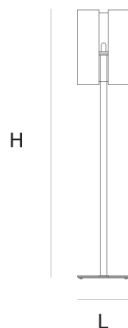

Product data sheet

Date: February 22nd 2025

QUASAR

QUARTET FLOORLAMP

by Jan des Bouvrie

Robust but elegant square shaped suspension, floor and table lamp. The shade is available in 3 finishes.

DIMENSIONS

L 35 cm 13.8 inch
H 180 cm 70.9 inch
W 35 cm 13.8 inch

LIGHTSOURCE

1x E27 70W*

FINISH

Black
White
Stainless steel
polished

TYPE.NR

11-452-1Z
11-452-1W
11-452

INCLUDED

No

CANOPY

CABLELENGTH

Up to 0 cm 0 inch

		
2	3	36x36x80cm
8	8	36x36x185cm

TYPE	Floorlamp
STANDARD	The fixture is supplied without a lamp. Transparent PMMA. Floor and table lamp with cord switch. Suspension with black canopy and mirror polished stainless steel cover.
OPTIONAL	Frosted PMMA.
TRANSFORMER/DRIVER	n/a
DIMMING	n/a
CLASSIFICATION	UL no IP20 yes