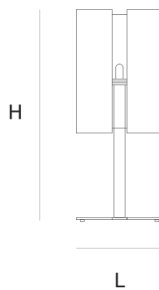

Product data sheet

Date: February 22nd 2025

QUASAR

QUARTET TABLELAMP by Jan

des Bouvrie

Robust but elegant square shaped suspension, floor and table lamp. The shade is available in 3 finishes.

DIMENSIONS

L 35 cm 13.8 inch
H 85 cm 33.5 inch
W 35 cm 13.8 inch

CANOPY

CABLELENGTH

Up to 0 cm 0 inch

2
5

3
6

36x36x80cm
36x36x80cm

TYPE	Tablelamp
STANDARD	The fixture is supplied without a lamp. Transparent PMMA. Floor and table lamp with cord switch. Suspension with black canopy and mirror polished stainless steel cover.
OPTIONAL	Frosted PMMA.
TRANSFORMER/DRIVER	n/a
DIMMING	n/a
CLASSIFICATION	UL no IP20 yes