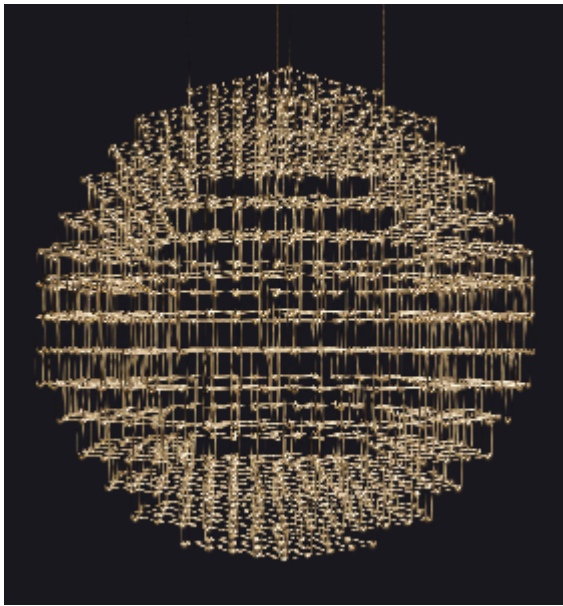

Product data sheet

Date: February 22nd 2025

QUASAR

PIXEL 12 SPHERE

SUSPENSION by Jan Pauwels

All pixels combined forming a round shape. The circuit boards have leds on both sides. 2/3 of the light goes down and 1/3 goes up.

DIMENSIONS

L 190 cm 74.8 inch
H 180 cm 70.9 inch
W 180 cm 70.9 inch

LIGHTSOURCE

1460x led, 12V/0.6W,
2800K, 44280 LM, CRI
>90

FINISH

Nickel  2
Brass  1
Blackbrass  3

TYPE.NR

CANOPY