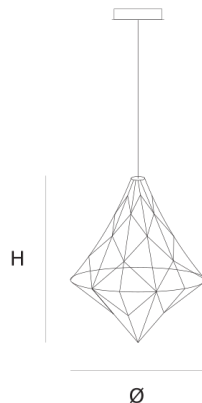

Product data sheet

Date: February 22nd 2025

QUASAR

NOBILIS SUSPENSION by Jan

Pauwels

A modern reinterpretation of grandma's old chandelier. The E10 light bulbs and tiny metal rods are the only two basic elements of this light fixture. They give the fixture its shape and structure.

DIMENSIONS

Ø 100 cm 39.4 inch
H 120 cm 47.2 inch

LIGHTSOURCE

178x led E10, 12V/0.33W,
2600K, 4094 LM

FINISH

Nickel  11-8350-1E
Brass  11-8350-2E
Blackbrass  11-8350-4E

TYPE.NR

CANOPY

Ø 20 cm 7.9 inch
H 7.5 cm 3 inch

INCLUDED

Yes

CABLELENGTH

Up to 200 cm 78 inch

 5  70  108x108x140cm

TYPE	Suspension
STANDARD	
OPTIONAL	3000K or 3500K led.
TRANSFORMER/DRIVER	SCPower KVF-12060-TDW
DIMMING	leading and trailing edge
CLASSIFICATION	UL no IP20 yes
ENERGY LABEL	