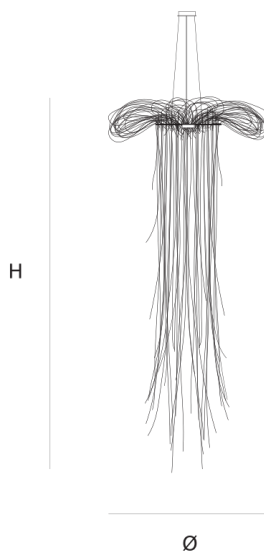

Product data sheet

Date: January 22nd 2022

ABOUT PELAGIA SUSPENSION

by Ralph Frickel

Inspired by the sea. Handcrafted with hundreds of meters of wire rope, this giant pendant is inspired by the luminescent jellyfish Pelagia Noctiluca. The smallest is made of 3mm wire rope, the middle version with 4mm and the largest with 5mm wire rope.

DIMENSIONS

Ø 180 cm 70.9 inch
H 700 cm 275.6 inch

CANOPY

Ø 25 cm 9.8 inch
H 5.5 cm 2.2 inch

CABLELENGTH

Up to 300 cm 118 inch

LIGHTSOURCE

7 x led, GU10, 6,8W,
3850LM, 2700K

FINISH TYPE.NR

Steelwire ●

INCLUDED

Yes

KG 75 KG 180 150x150x110cm

TYPE	suspension
STANDARD	The fixture is supplied with a dimmable led lamp. Cover plate chrome.
OPTIONAL	RGB version with remote control.
TRANSFORMER/DRIVER	n/a
DIMMING	led dimmer
CLASSIFICATION	UL no IP20 yes