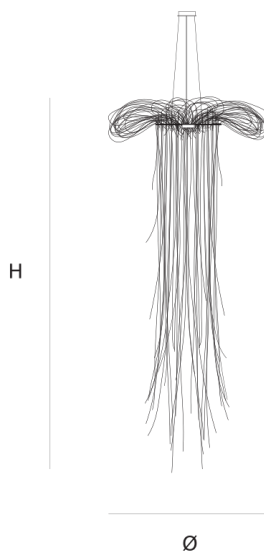

Product data sheet

Date: January 22nd 2022

ABOUT PELAGIA SUSPENSION

by Ralph Frickel

Inspired by the sea. Handcrafted with hundreds of meters of wire rope, this giant pendant is inspired by the luminescent jellyfish Pelagia Noctiluca. The smallest is made of 3mm wire rope, the middle version with 4mm and the largest with 5mm wire rope.

DIMENSIONS

Ø 150 cm 59.1 inch
H 500 cm 196.9 inch

CANOPY

Ø 25 cm 9.8 inch
H 5.5 cm 2.2 inch

CABLELENGTH

Up to 300 cm 118 inch

LIGHTSOURCE

5 x led, GU10, 6W,
2750LM, 2700k

FINISH TYPE.NR

Steelwire ●

INCLUDED

Yes

KG 45 KG 130 120x120x110cm

TYPE	suspension
STANDARD	The fixture is supplied with a dimmable led lamp. Cover plate chrome.
OPTIONAL	RGB version with remote control.
TRANSFORMER/DRIVER	n/a
DIMMING	led dimmer
CLASSIFICATION	UL no IP20 yes