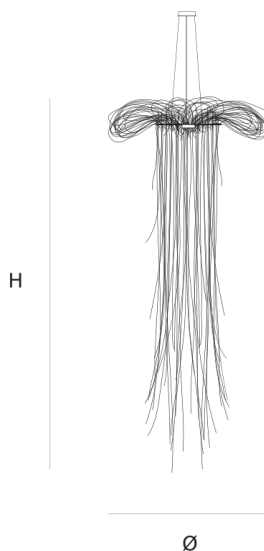

## ABOUT PELAGIA SUSPENSION

by Ralph Frickel

Inspired by the sea. Handcrafted with hundreds of meters of wire rope, this giant pendant is inspired by the luminescent jellyfish Pelagia Noctiluca. The smallest is made of 3mm wire rope, the middle version with 4mm and the largest with 5mm wire rope.

### DIMENSIONS

Ø 110 cm 43.3 inch  
H 500 cm 196.9 inch

### CANOPY

Ø 25 cm 9.8 inch  
H 5.5 cm 2.2 inch