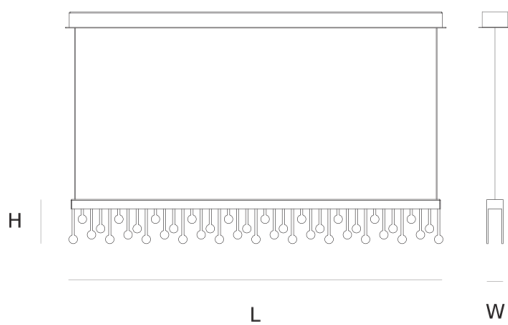

### DIMENSIONS

L 97 cm 38.2 inch  
H 12 cm 4.7 inch  
W 2.5 cm 1 inch

### CANOPY

L 100 cm 39.4 inch  
H 2.5 cm 1 inch  
W 7 cm 2.8 inch