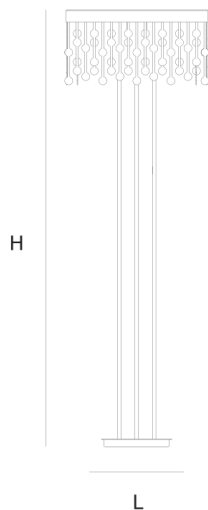

Product data sheet

Date: March 12th 2025

QUASAR

MELODY FLOORLAMP by

Studio Sybille

The Art Deco style and love for music were the inspiration for the designer to create this light. The characteristic stainless steel combined with the gold leaf finish gives a frivolous effect

DIMENSIONS

L 40 cm 15.7 inch
H 175 cm 68.9 inch

LIGHTSOURCE

1x led 20W, 2700K, 972
LM, CRI>95

FINISH

Stainless steel
polished

TYPE.NR

14-2300

CANOPY

CABLELENGTH

Up to 0 cm 0 inch

INCLUDED

Yes

20

35

50x50x181cm

| | |
|--------------------|--|
| TYPE | Floorlamp |
| STANDARD | Black canopy with chrome cover plate. The suspension lamps are not Dimmable. The floor lamp has an integrated dimmer button in the base. |
| OPTIONAL | |
| TRANSFORMER/DRIVER | Meanwell IDLV-45-24 |
| DIMMING | dimmer integrated |
| CLASSIFICATION | UL no IP20 yes |
| ENERGY LABEL | led integrated A / A+ / A++ |