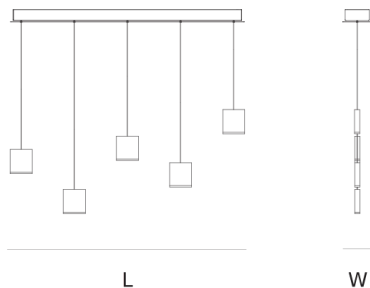

Product data sheet

Date: February 23rd 2025

QUASAR

MATCH SUSPENSION by Jos

Muller

The size of a small matchbox is enough to produce light. The multiple version is mesmerising as each element turns and finds its own way. The Match has a coloured or transparent detail. Due to the hole in the middle the colour of the light is not affected. Please specify the desired colour(s) with your order. (red, orange, yellow, green, light blue, transparent) For the round version see model Can

DIMENSIONS

L 6 cm 2.4 inch
H 6.3 cm 2.5 inch

CANOPY

L 120 cm 47.2 inch
H 4.5 cm 1.8 inch
W 8 cm 3.1 inch

CABLELENGTH

Up to 200 cm 78 inch

LIGHTSOURCE

5x led 3,06W, citizen,
2700K, 275 LM

INCLUDED

Yes

FINISH

Aluminium polished
Aluminium polished
Aluminium polished

● 11-5614-5
● 11-5614
● 11-5614-7

TYPE	Suspension
STANDARD	Black canopy with chrome cover plate. Trailing and leading edge dimmable.
OPTIONAL	
TRANSFORMER/DRIVER	Eaglerise 350mA
DIMMING	leading and trailing edge
CLASSIFICATION	UL no IP20 yes
ENERGY LABEL	led integrated A / A+ / A++