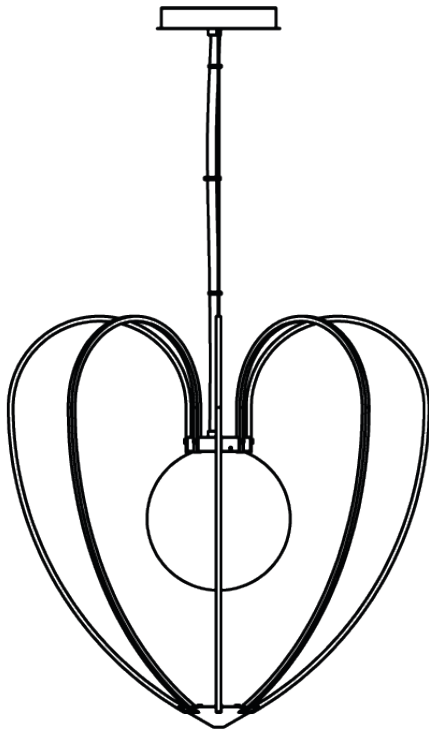

## SUSPENSION by Studio Sybille

Inspired by the Physalis Alkekengi plant, with a touch of Art Deco. Organic in look and feel, but strong in detailed construction. The cotton cable reaches for the ceiling, threaded like a branch, reaching for the sun. The finish of each structure is paired with its own coloured cable. The thickness of the cable increases with the size of the fixture. Every Kengi is unique, featuring its own mouth-blown glass ball.

H

DIMENSIONS

Ø 103 cm 40.6 inch  
H 100 cm 39.4 inch

CANOPY

Ø 30 cm 11.8 inch  
H 5 cm 2 inch

CABLELENGTH

Up to 200 cm 78 inch

LIGHTSOURCE