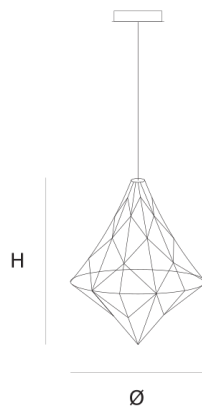

TYPE	chandelier
STANDARD	
OPTIONAL	3000K or 3500K led.
TRANSFORMER/DRIVER	SCPpower KVF-12060-TDW
DIMMING	leading and trailing edge
CLASSIFICATION	UL no IP20 yes