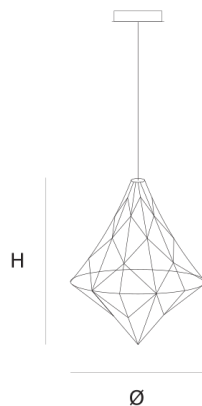

TYPE	chandelier
STANDARD	
OPTIONAL	3000K or 3500K led.
TRANSFORMER/DRIVER	SCPpower KVF-12030-TDW
DIMMING	leading and trailing edge
CLASSIFICATION	UL no IP20 yes