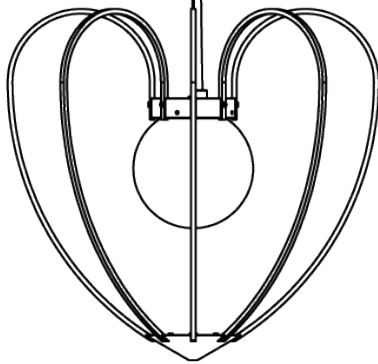

DIMENSIONS

Ø 47 cm 18.5 inch
H 44 cm 17.3 inch

CANOPY

Ø 17 cm 6.7 inch
H 5 cm 2 inch

CABLELENGTH

Up to 200 cm 78 inch

LIGHTSOURCE

1x E14 led (not included)

INCLUDED

No

FINISH

Green ● 17-4501-3
White ○ 17-4501-1
Brown ● 17-4501-2

TYPE.NR

H

Ø

TYPE

Suspension

STANDARD

Standard colour of the ø9mm cable for the Kengi Gold 45 is olive green.

OPTIONAL	Black cable. Extra cable length per meter.
TRANSFORMER/DRIVER	n/a
DIMMING	depending bulb used
CLASSIFICATION	UL no IP20 yes
ENERGY LABEL	n/a
YEAR OF DESIGN	2019