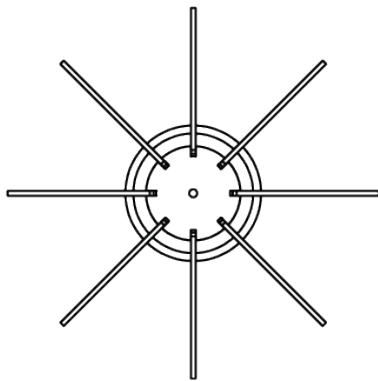

KENGI GOLD

SUSPENSION by Studio Sybille

Inspired by the *Physalis Alkekengi* plant, with a touch of Art Deco. Organic in look and feel, but strong in detailed construction. The cotton cable reaches for the ceiling, threaded like a branch, reaching for the sun. The finish of each structure is paired with its own coloured cable. The thickness of the cable increases with the size of the fixture. Every Kengi is unique, featuring its own mouth-blown glass ball.

DIMENSIONS

Ø 47 cm 18.5 inch
H 44 cm 17.3 inch

CANOPY

Ø 17 cm 6.7 inch
H 5 cm 2 inch

CABLELENGTH

Up to 200 cm 78 inch

LIGHTSOURCE

1x E14 led (not included)

INCLUDED

No

FINISH

Green ● 17-4501-3
White ○ 17-4501-1
Brown ● 17-4501-2

TYPE.NR

H

Ø

TYPE