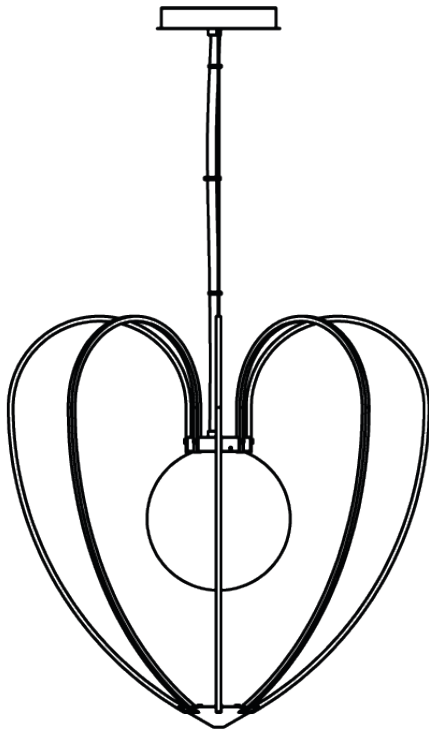

KENGI SILVER

SUSPENSION by Studio Sybille

Inspired by the Physalis Alkekengi plant, with a touch of Art Deco. Organic in look and feel, but strong in detailed construction. The cotton cable reaches for the ceiling, threaded like a branch, reaching for the sun. The finish of each structure is paired with its own coloured cable. The thickness of the cable increases with the size of the fixture. Every Kengi is unique, featuring its own mouth-blown glass ball.

H

DIMENSIONS

∅ 103 cm 40.6 inch
H 100 cm 39.4 inch

CANOPY

∅ 30 cm 11.8 inch
H 5 cm 2 inch

CABLELENGTH

Up to 200 cm 78 inch

LIGHTSOURCE

1x E27 led (not included)

INCLUDED

No

FINISH

Green ● 17-1000-3
White ○ 17-1000-1
Brown ● 17-1000-2

TYPE.NR

∅

TYPE	Suspension
STANDARD	Standard colour of the ∅18mm cable for the Kengi Silver 100 is antracite.
OPTIONAL	Black cable. Extra cable length per meter.
TRANSFORMER/DRIVER	n/a
DIMMING	depending bulb used
CLASSIFICATION	UL no IP20 yes
ENERGY LABEL	n/a
YEAR OF DESIGN	2019