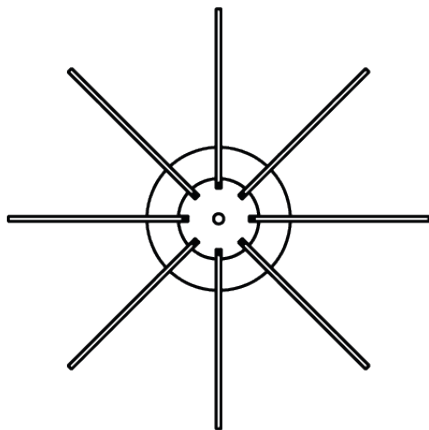

KENGI SILVER

SUSPENSION by Studio Sybille

Inspired by the Physalis Alkekengi plant, with a touch of Art Deco. Organic in look and feel, but strong in detailed construction. The cotton cable reaches for the ceiling, threaded like a branch, reaching for the sun. The finish of each structure is paired with its own coloured cable. The thickness of the cable increases with the size of the fixture. Every Kengi is unique, featuring its own mouth-blown glass ball.

H

DIMENSIONS

∅ 103 cm 40.6 inch
H 100 cm 39.4 inch

CANOPY

∅ 30 cm 11.8 inch
H 5 cm 2 inch

CABLELENGTH

Up to 200 cm 78 inch

LIGHTSOURCE

1x E27 led (not included)

INCLUDED

No

FINISH

Green ● 17-1000-3
White ○ 17-1000-1
Brown ● 17-1000-2

TYPE.NR

∅

TYPE	Suspension
STANDARD	Standard colour of the ∅18mm cable for the Kengi Silver 100 is antracite.
OPTIONAL	Black cable. Extra cable length per meter.
TRANSFORMER/DRIVER	n/a
DIMMING	depending bulb used
CLASSIFICATION	UL no IP20 yes
ENERGY LABEL	n/a
YEAR OF DESIGN	2019