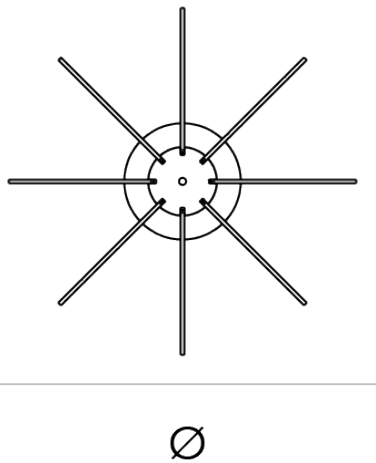

KENGI SILVER

SUSPENSION by Studio Sybille

Inspired by the Physalis Alkekengi plant, with a touch of Art Deco. Organic in look and feel, but strong in detailed construction. The cotton cable reaches for the ceiling, threaded like a branch, reaching for the sun. The finish of each structure is paired with its own coloured cable. The thickness of the cable increases with the size of the fixture. Every Kengi is unique, featuring its own mouth-blown glass ball.

H

DIMENSIONS

∅ 75 cm 29.5 inch
 H 71 cm 28 inch

CANOPY

∅ 25 cm 9.8 inch
 H 5 cm 2 inch

CABLELENGTH

Up to 200 cm 78 inch

LIGHTSOURCE

1x E27 led (not included)

INCLUDED

No

FINISH

Green ● 17-7500-3
 White ○ 17-7500-1
 Brown ● 17-7500-2

TYPE.NR

TYPE	Suspension
STANDARD	Standard colour of the ∅15mm cable for the Kengi Silver 75 is antracite.
OPTIONAL	Black cable. Extra cable length per meter.
TRANSFORMER/DRIVER	n/a
DIMMING	depending bulb used
CLASSIFICATION	UL no IP20 yes
ENERGY LABEL	n/a
YEAR OF DESIGN	2019