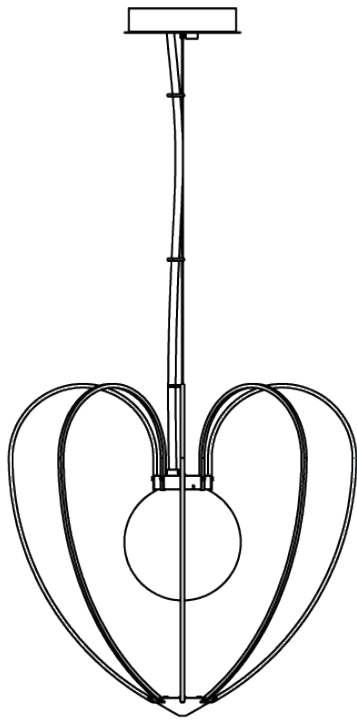

KENGI SILVER

SUSPENSION by Studio Sybille

Inspired by the Physalis Alkekengi plant, with a touch of Art Deco. Organic in look and feel, but strong in detailed construction. The cotton cable reaches for the ceiling, threaded like a branch, reaching for the sun. The finish of each structure is paired with its own coloured cable. The thickness of the cable increases with the size of the fixture. Every Kengi is unique, featuring its own mouth-blown glass ball.

H

DIMENSIONS

∅ 75 cm 29.5 inch
 H 71 cm 28 inch

CANOPY

∅ 25 cm 9.8 inch
 H 5 cm 2 inch

CABLELENGTH

Up to 200 cm 78 inch

LIGHTSOURCE

1x E27 led (not included)

INCLUDED

No

FINISH

Green ● 17-7500-3
 White ○ 17-7500-1
 Brown ● 17-7500-2

TYPE.NR

TYPE	Suspension
STANDARD	Standard colour of the ∅15mm cable for the Kengi Silver 75 is antracite.
OPTIONAL	Black cable. Extra cable length per meter.
TRANSFORMER/DRIVER	n/a
DIMMING	depending bulb used
CLASSIFICATION	UL no IP20 yes
ENERGY LABEL	n/a
YEAR OF DESIGN	2019