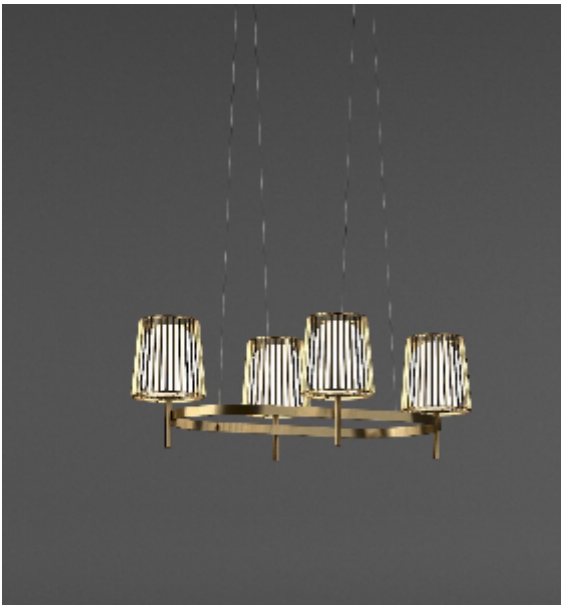

# QUASAR

## JULIA OVAL SUSPENSION

by Daniel Becker

A reinterpretation of the classic textile plissé shade. Julia series includes suspensions, chandeliers, wall, floor and table lamps. Each one consists of two shades: the outer is handmade of brass, while the inner is made of translucent glass. Both shades are connected to a classic table lamp in a way that signifies the present archetypal gesture.

### DIMENSIONS

L 130 cm 51.2 inch  
H 35 cm 13.8 inch  
W 60 cm 23.6 inch

### CANOPY

Ø 17 cm 6.7 inch  
H 5 cm 2 inch