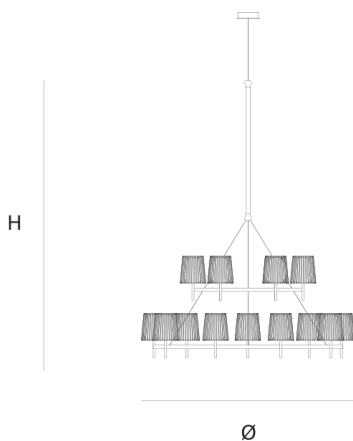

Product data sheet

Date: February 22nd 2025

QUASAR

JULIA DOUBLE

SUSPENSION by Daniel Becker

A reinterpretation of the classic textile plissé shade. Julia series includes suspensions, chandeliers, wall, floor and table lamps. Each one consists of two shades: the outer is handmade of brass, while the inner is made of translucent glass. Both shades are connected to a classic table lamp in a way that signifies the present archetypal gesture.

DIMENSIONS

Ø 160 cm 63 inch
H 185 cm 72.8 inch

LIGHTSOURCE

15x E14 led, 4W, 2000-2900K, 3900 LM

FINISH

Chrome plated
Brass

TYPE.NR

14-16011
14-16011-2

CANOPY

Ø 17 cm 6.7 inch
H 5 cm 2 inch

INCLUDED

Yes

CABLELENGTH

Up to 300 cm 118 inch

85 180x180x70cm

TYPE	Suspension
STANDARD	The fixture is supplied with dim to warm led lamps. Black canopy with cover plate in matching colour of the fixture.
OPTIONAL	
TRANSFORMER/DRIVER	n/a
DIMMING	led dimmer
CLASSIFICATION	UL no IP20 yes
ENERGY LABEL	A+