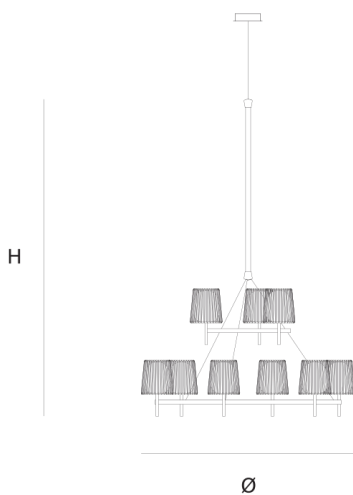

Product data sheet

Date: February 22nd 2025

QUASAR

JULIA DOUBLE SUSPENSION by Daniel Becker

A reinterpretation of the classic textile plissé shade. Julia series includes suspensions, chandeliers, wall, floor and table lamps. Each one consists of two shades: the outer is handmade of brass, while the inner is made of translucent glass. Both shades are connected to a classic table lamp in a way that signifies the present archetypal gesture.

DIMENSIONS

Ø 130 cm 51.2 inch
H 205 cm 80.7 inch

LIGHTSOURCE

9x E14 led, 4W, 2000-2900K, 2340 LM

FINISH

Chrome plated
Brass

TYPE.NR

14-16003
14-16003-2

CANOPY

Ø 17 cm 6.7 inch
H 5 cm 2 inch

INCLUDED

Yes

CABLELENGTH

Up to 300 cm 118 inch

TYPE	Suspension
STANDARD	The fixture is supplied with dim to warm led lamps. Black canopy with cover plate in matching colour of the fixture.
OPTIONAL	
TRANSFORMER/DRIVER	n/a
DIMMING	led dimmer
CLASSIFICATION	UL no IP20 yes
ENERGY LABEL	A+