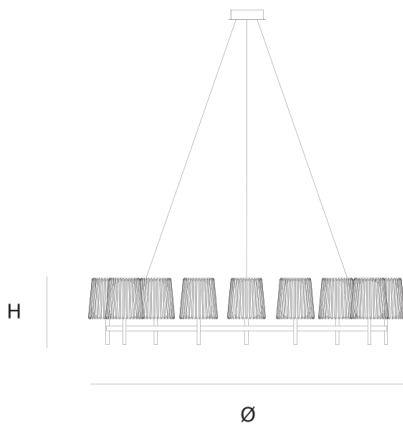

Product data sheet

Date: February 23rd 2025

QUASAR

JULIA SINGLE SUSPENSION by Daniel Becker

A reinterpretation of the classic textile plissé shade. Julia series includes suspensions, chandeliers, wall, floor and table lamps. Each one consists of two shades: the outer is handmade of brass, while the inner is made of translucent glass. Both shades are connected to a classic table lamp in a way that signifies the present archetypal gesture.

DIMENSIONS

Ø 160 cm 63 inch
H 35 cm 13.8 inch

LIGHTSOURCE

9x E14 led, 4W, 2000-2900K, 2340 LM

FINISH

Chrome plated
Brass

TYPE.NR

14-16008
14-16008-2

CANOPY

Ø 17 cm 6.7 inch
H 5 cm 2 inch

INCLUDED

Yes

CABLELENGTH

Up to 200 cm 78 inch

TYPE	Suspension
STANDARD	The fixture is supplied with dim to warm led lamps. Black canopy with cover plate in matching colour of the fixture.
OPTIONAL	
TRANSFORMER/DRIVER	n/a
DIMMING	led dimmer
CLASSIFICATION	UL no IP20 yes
ENERGY LABEL	A+