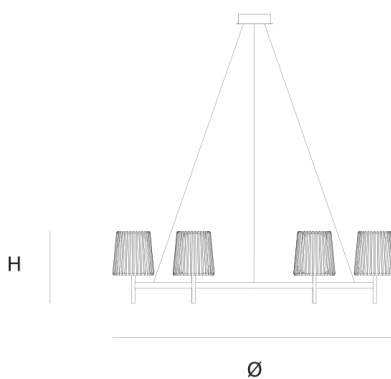

Product data sheet

Date: February 23rd 2025

QUASAR

JULIA SINGLE SUSPENSION by Daniel Becker

A reinterpretation of the classic textile plissé shade. Julia series includes suspensions, chandeliers, wall, floor and table lamps. Each one consists of two shades: the outer is handmade of brass, while the inner is made of translucent glass. Both shades are connected to a classic table lamp in a way that signifies the present archetypal gesture.

DIMENSIONS

Ø 130 cm 51.2 inch
H 35 cm 13.8 inch

LIGHTSOURCE

INCLUDED
Yes

FINISH

Chrome plated
Brass

TYPE.NR

14-16007
14-16007-2

CANOPY

Ø 17 cm 6.7 inch
H 5 cm 2 inch

CABLELENGTH

Up to 200 cm 78 inch

TYPE	Suspension
STANDARD	The fixture is supplied with dim to warm led lamps. Black canopy with cover plate in matching colour of the fixture.
OPTIONAL	
TRANSFORMER/DRIVER	n/a
DIMMING	led dimmer
CLASSIFICATION	UL no IP20 yes
ENERGY LABEL	A+