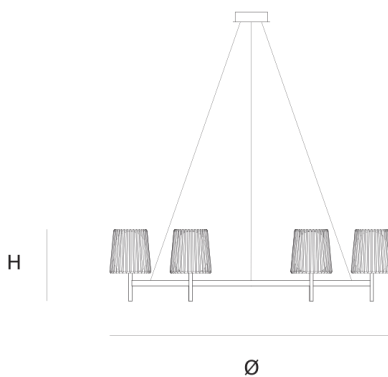

Product data sheet

Date: February 23rd 2025

QUASAR

JULIA SINGLE SUSPENSION by Daniel Becker

A reinterpretation of the classic textile plissé shade. Julia series includes suspensions, chandeliers, wall, floor and table lamps. Each one consists of two shades: the outer is handmade of brass, while the inner is made of translucent glass. Both shades are connected to a classic table lamp in a way that signifies the present archetypal gesture.

DIMENSIONS

Ø 100 cm 39.4 inch
H 35 cm 13.8 inch

LIGHTSOURCE

6x E14 led, 4W, 2000-2900K, 1560 LM

FINISH

Chrome plated
Brass

TYPE.NR

14-16006
14-16006-2

CANOPY

Ø 17 cm 6.7 inch
H 5 cm 2 inch

INCLUDED

Yes

CABLELENGTH

Up to 200 cm 78 inch

15 90 123x121x70cm

TYPE	Suspension
STANDARD	The fixture is supplied with dim to warm led lamps. Black canopy with cover plate in matching colour of the fixture.
OPTIONAL	
TRANSFORMER/DRIVER	n/a
DIMMING	led dimmer
CLASSIFICATION	UL no IP20 yes
ENERGY LABEL	A+