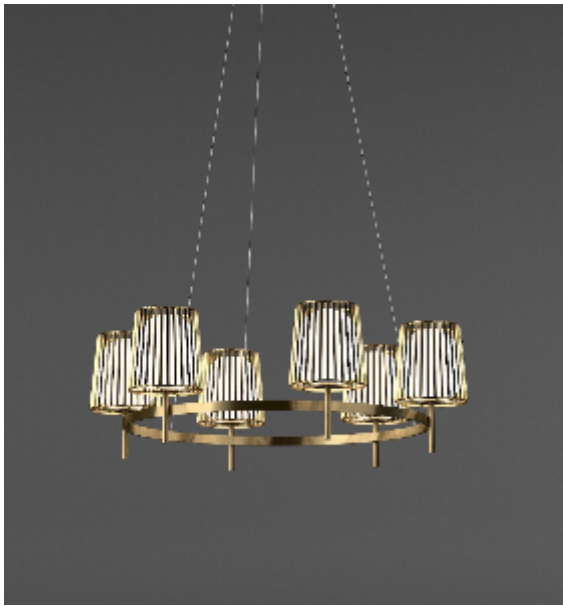

# QUASAR

## JULIA SINGLE SUSPENSION by Daniel Becker

A reinterpretation of the classic textile plissé shade. Julia series includes suspensions, chandeliers, wall, floor and table lamps. Each one consists of two shades: the outer is handmade of brass, while the inner is made of translucent glass. Both shades are connected to a classic table lamp in a way that signifies the present archetypal gesture.

### DIMENSIONS

Ø 70 cm 27.6 inch  
H 35 cm 13.8 inch

### CANOPY

Ø 17 cm 6.7 inch  
H 5 cm 2 inch