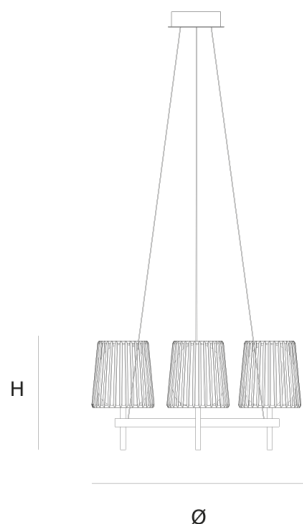

## JULIA SINGLE SUSPENSION by Daniel Becker

A reinterpretation of the classic textile plissé shade. Julia series includes suspensions, chandeliers, wall, floor and table lamps. Each one consists of two shades: the outer is handmade of brass, while the inner is made of translucent glass. Both shades are connected to a classic table lamp in a way that signifies the present archetypal gesture.

### DIMENSIONS

Ø 70 cm 27.6 inch  
H 35 cm 13.8 inch

### CANOPY

Ø 17 cm 6.7 inch  
H 5 cm 2 inch